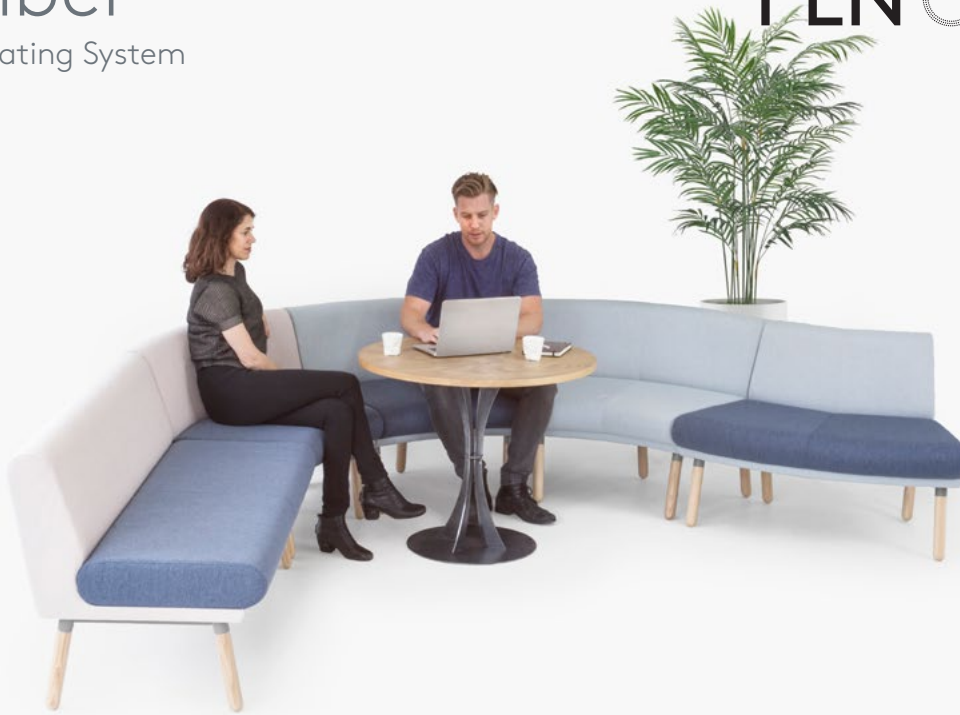

PLN GROUP

Camber
Modular seating system

Camber

Modular Seating System

PLN GROUP

Overview

Camber is a modular furniture system that creates a unique and comfortable space in which to communicate and collaborate.

The soft curved lines blend commercial needs with residential style. Camber is perfect for both public and office spaces, creating welcoming reception and waiting areas, breakout work or presentation zones, or a relaxing time-out spot.

Slide and lock the individually-mastered pieces together for endless configurations that create flexibility based around concave, convex, and straight modular units.

Screens are optional to add privacy and absorb sound. Ottoman, and attached or freestanding tables also available.

Designed by IQ Commercial for PLN Group.

Specifications

- High-quality materials, commercial-grade foam and premium upholstery for long-lasting durability.
- Connectors allow units to be locked together in various configurations.
- **Power/Data** integration available. Hidden power cables can be daisy chained within the seats. Pixel power units available on table tops.
- **Standard tables** in Melteca Snowdrift, Seal Grey or Sublime Teak with edgbanding. Plytech Futura White or Black, or Spectrum Eco (Finnish Birch) also available. Prices vary.
- **Acoustic screens** are 100% polyester, low VOC. Available in 15 colours.
- Metal leg fittings in powdercoated steel - black, white or grey.
- Wooden legs in natural. Stained wood also available, prices vary.