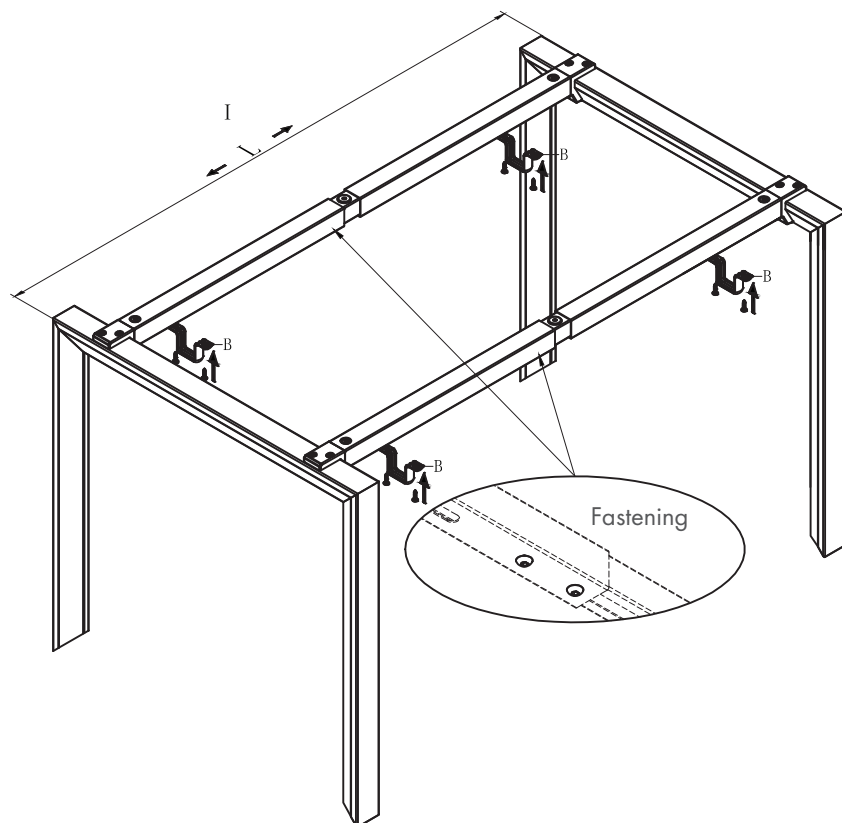

NOVAH STRAIGHT DESK

		
Ax12 (M6x20)	Bx4	Cx8 (ST4. 8x20)

Step 1

Step 2

Stretch "main frame L" to the corresponding size according to the panel size.