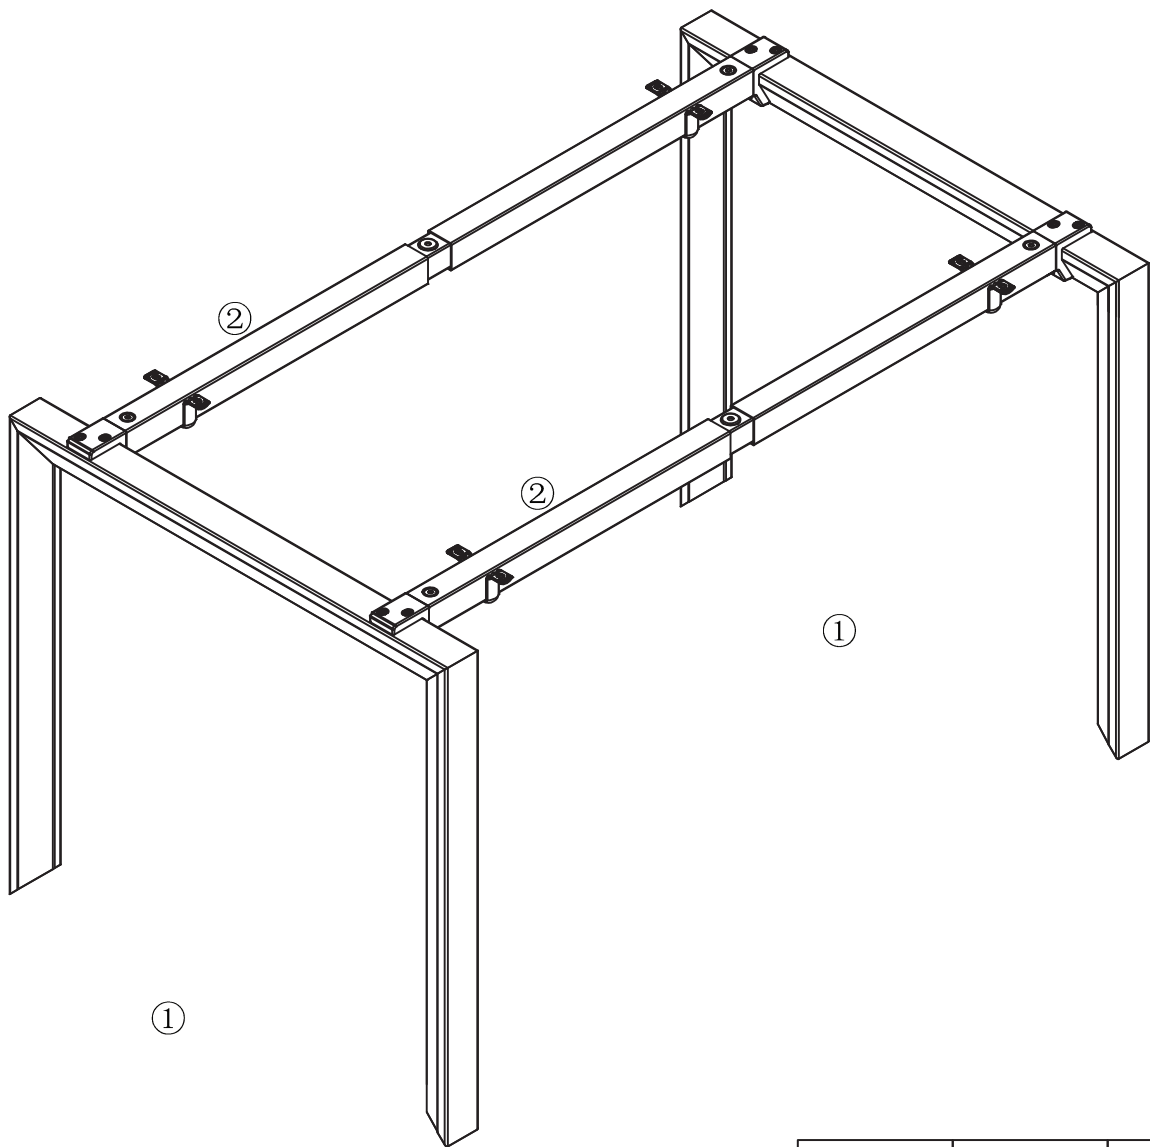

NOVAH STRAIGHT DESK

		
Ax12 (M6x20)	Bx4	Cx8 (ST4. 8x20)

Step 1

Step 2

Stretch "main frame L" to the corresponding size according to the panel size.