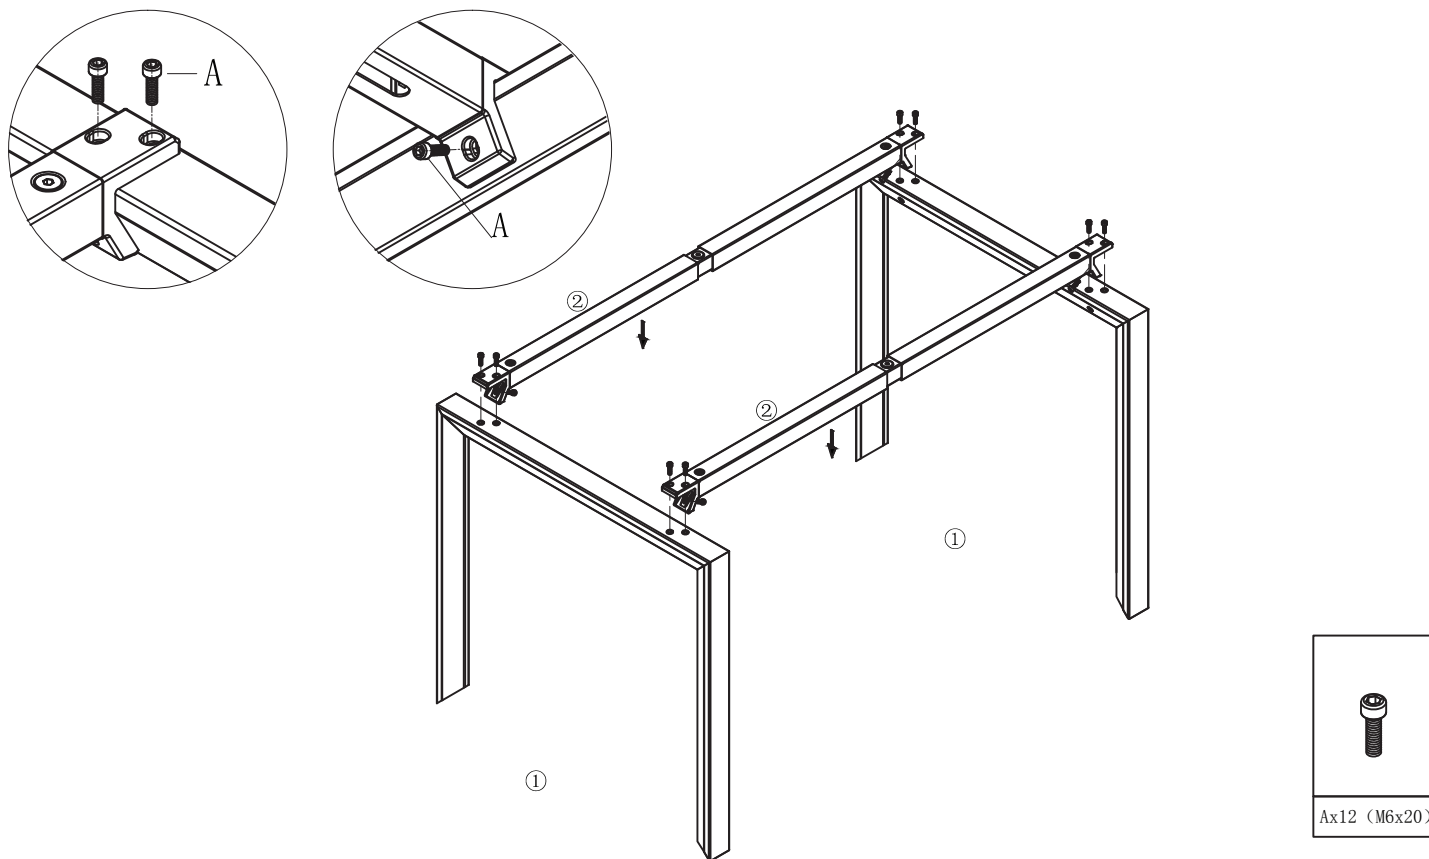

NOVAH STRAIGHT DESK

		
Ax12 (M6x20)	Bx4	Cx8 (ST4. 8x20)

Step 1

Step 2

Stretch "main frame L" to the corresponding size according to the panel size.