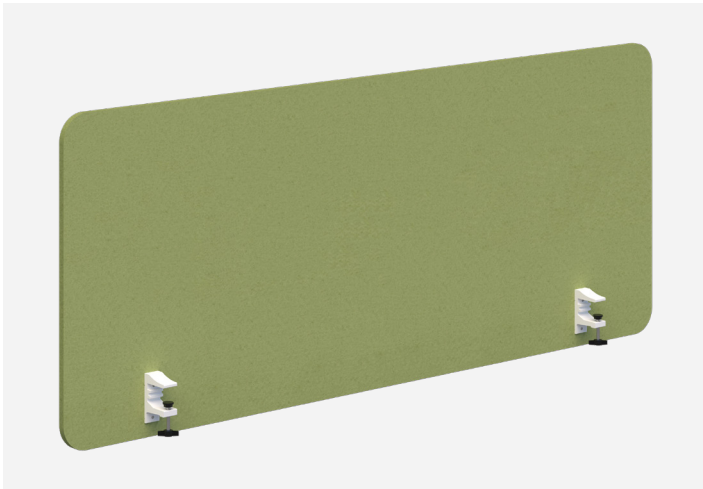

SONIC RANGE

Sonic¹² Acoustic
Side Mount Screen - 595H