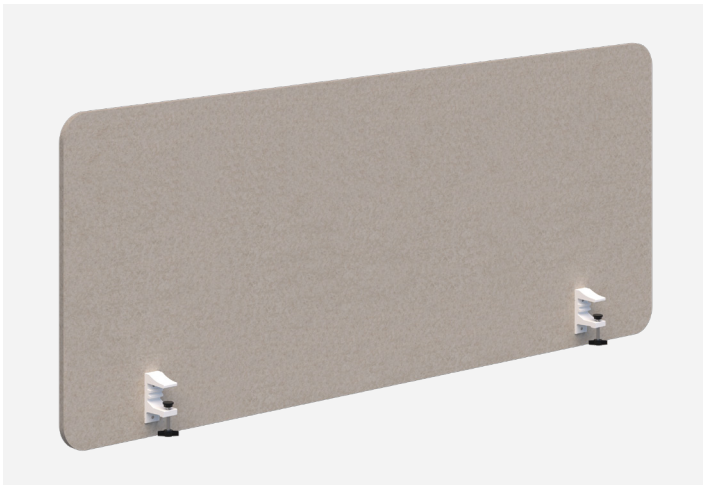

An NRC of 1 means that the product absorbs all sound. The higher the NRC, the better the product is at soaking up sound.

SONIC RANGE

Sonic¹² Acoustic
Side Mount Screen - 595H

Sonic¹² Acoustic
Side Mount Screen - 395H

Sonic Acoustic
Side Mount Screen

Sonic Acoustic
Push-On Side Screen

Sonic Acoustic
Summit II Plus Leg Mount Screen

Sonic Acoustic
Summit II Centre Screen

SONIC RANGE

Sonic Acoustic
Balance Centre Screen

Sonic¹² Acoustic
Fold Wrap Around Screen