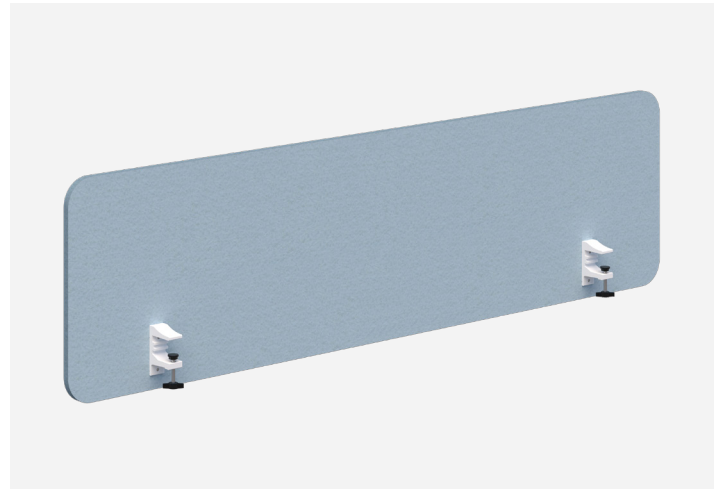

SONIC

RANGE

SPECIFICATIONS

- Bracket system designed to work with most desk systems
- Curved screens suitable for desk tops with 100mm radius to back corners only
- Sonic screens are 20-24mm and NRC 0.70
- Sonic¹² screens are 10-12mm and NRC 0.41
- Fire rating tested as per standards US ASTM084 and EN13501
- All brackets and clamps are available in both a black and white powdercoat finish
- Side mount brackets fix to 25-30mm desk tops
- 5 Year Warranty
- Minimal assembly required

An NRC of 1 means that the product absorbs all sound. The higher the NRC, the better the product is at soaking up sound.

SONIC RANGE

Sonic¹² Acoustic
Side Mount Screen - 595H

Sonic¹² Acoustic
Side Mount Screen - 395H